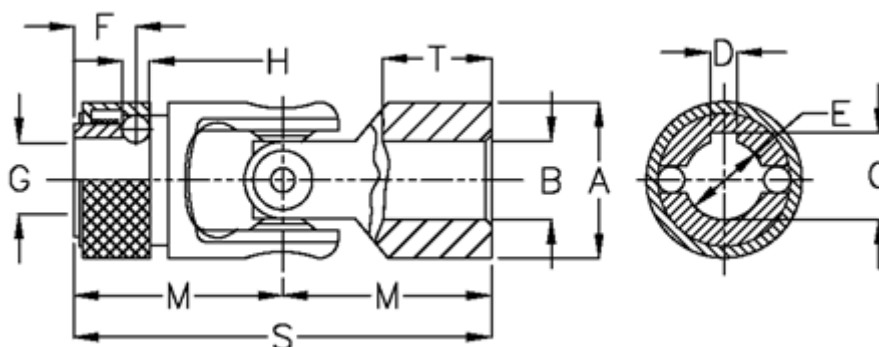

Data Sheet

Article number: 07640423

Description: Cross joint w/needle bearing
W/rapid change coupling, 0.640.423

Measures

A	= 40	M	= 54
B H7	= 20	MD max N m	= 80
C	= 21.7	s	= 108
D	= 6	T	= 32
E	= 20		
F	= 19.0		
G	= 18.0		
H	= 8.00		